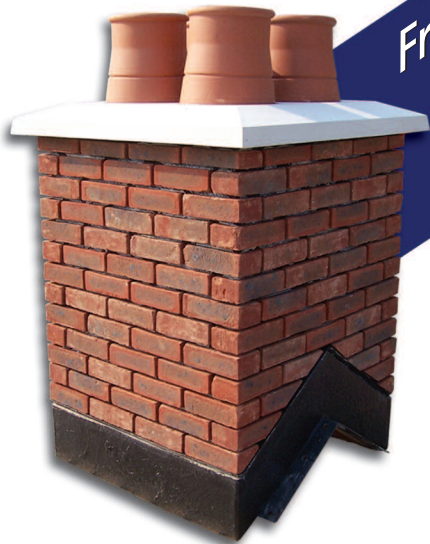

## CURRENT OFFERS...

Tel: 01423 358802

Email: [sales@brick-products.co.uk](mailto:sales@brick-products.co.uk)

Prefabricated Lightweight brick face chimneys - dual pitch or gable end style, including choice of pot

From  
**£279**

Lightweight prefabricated brick faced arches 215mm or 290mm

From  
**£40**  
per linear metre

Cut & Bond of  
internal/external  
facing brick  
angles

Only  
**£1.00**

2 North Grove Way Wetherby West Yorkshire LS22 7GE